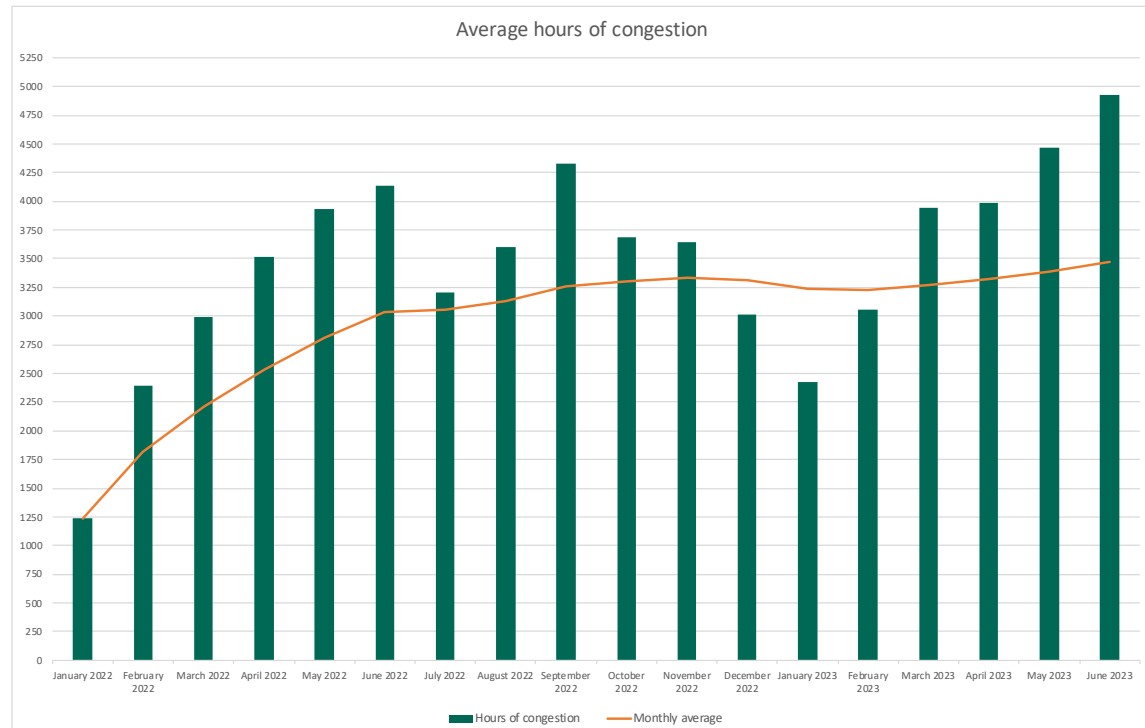

Traffic jam surcharge supplement – basis Viasuisse – ASTAG

Traffic jam surcharge supplement for the 3rd trimester 2023 (average September 2022 to September 2023) : +8%

Data : Viasuisse			
Month	Hours of congestion	Monthly average	Quarterly average
January 2022	1235	1235,00	2206,33
February 2022	2390	1812,50	
March 2022	2994	2206,33	
April 2022	3518	2534,25	3862,67
May 2022	3930	2813,40	
June 2022	4140	3034,50	
July 2022	3205	3058,86	3714,33
August 2022	3606	3127,25	
September 2022	4332	3261,11	
October 2022	3685	3303,50	3447,67
November 2022	3649	3334,91	
December 2022	3009	3307,75	
January 2023	2426	3239,92	3142,00
February 2023	3058	3226,93	
March 2023	3942	3274,60	
April 2023	3988	3319,19	4460,67
May 2023	4463	3386,47	
June 2023	4931	3472,28	
July 2023	3983	3499,16	4478,33
August 2023	4376	3543,00	
September 2023	5076	3616,00	
October 2023	4344	3649,09	4344,00
November 2023			
December 2023			
Average of last 13 months			3916,77

Indexation according to the average of the last 13 months		
Indexation in %	Hours of congestion from	to
0,00%	0	2655
0,50%	2656	2734
1,00%	2735	2813
1,50%	2813	2891
2,00%	2892	2970
2,50%	2971	3049
3,00%	3050	3128
3,50%	3129	3207
4,00%	3208	3286
4,50%	3287	3365
5,00%	3366	3444
5,50%	3445	3523
6,00%	3524	3602
6,50%	3603	3681
7,00%	3682	3760
7,50%	3761	3839
8,00%	3840	3918
8,50%	3919	3997
9,00%	3998	4076
9,50%	4077	4155