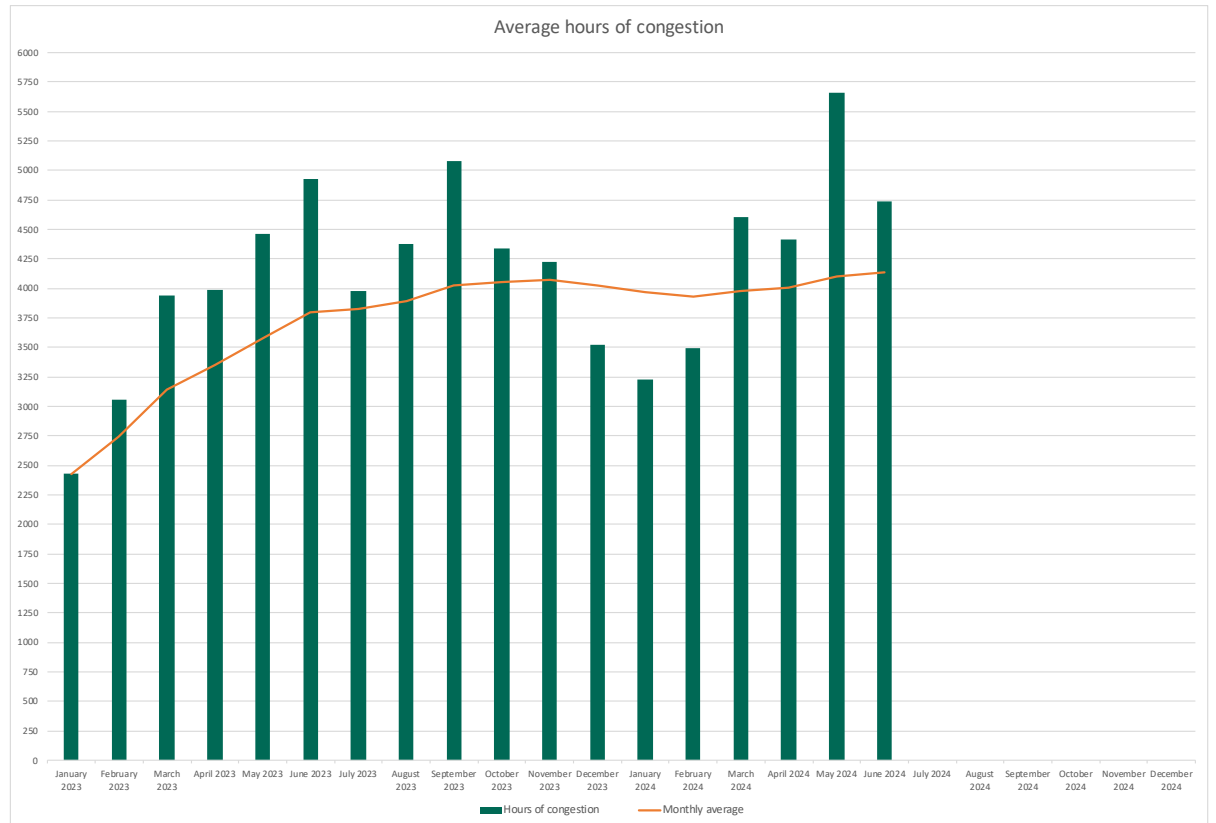

Traffic jam surcharge supplement – basis Viasuisse – ASTAG

Traffic jam surcharge supplement for the 2nd trimester 2024 (from 01.04.2024 to 30.06.2024) : +7.5%

For commercial reasons, we have decided to block the traffic jam surcharge supplement at 7.5%.

Actual values below, average from June 2023 to June 2024

Data : Viasuisse				
Month	Hours of congestion	Monthly average	Quarterly average	Quarterly average without Sundays
January 2023	2426	2426,00		
February 2023	3058	2742,00	3142,00	2749,25
March 2023	3942	3142,00		
April 2023	3988	3353,50	4460,67	3903,08
May 2023	4463	3575,40		
June 2023	4931	3801,33		
July 2023	3983	3827,29	4478,33	3918,54
August 2023	4376	3895,88		
September 2023	5076	4027,00		
October 2023	4344	4058,70	4030,33	3526,54
November 2023	4225	4073,82		
December 2023	3522	4027,83		
January 2024	3224	3966,00	3773,33	3301,67
February 2024	3492	3932,14		
March 2024	4604	3976,93		
April 2024	4416	4004,38	4937,33	4320,17
May 2024	5659	4101,71		
June 2024	4737	4137,00		
July 2024			#DIV/0!	#DIV/0!
August 2024				
September 2024				
October 2024			#DIV/0!	#DIV/0!
November 2024				
December 2024				
Average of last 13 months			4353,00	3986,92

Indexation according to the average of the last 13 months		
Indexation in %	Hours of congestion from	to
0,00%	0	2655
0,50%	2656	2734
1,00%	2735	2813
1,50%	2813	2891
2,00%	2892	2970
2,50%	2971	3049
3,00%	3050	3128
3,50%	3129	3207
4,00%	3208	3286
4,50%	3287	3365
5,00%	3366	3444
5,50%	3445	3523
6,00%	3524	3602
6,50%	3603	3681
7,00%	3682	3760
7,50%	3761	3839
8,00%	3840	3918
8,50%	3919	3997
9,00%	3998	4076
9,50%	4077	4155
10,00%	4156	4234
10,50%	4235	4313
11,00%	4314	4392
11,50%	4393	4471